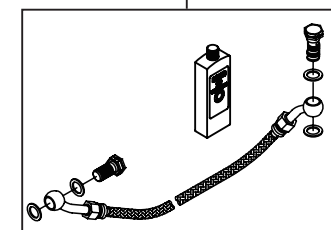

◎ Please note: Illustrations and photos may vary from actual hardware.

~ Kit includes ~

06-08-0143
Master cylinder set
(For stock step)

QTY:1

06-08-0025
Rear disc hub kit
(Damper type 2)

QTY:1

06-08-0026
Rear caliper bracket kit
(Rigid type)

QTY:1

06-08-1732
Caliper ASSY.

QTY:1

06-08-0095
Rear brake hose kit
(500mm)

QTY:1

☆ Read all instructions first before starting the installation ☆

- ◎ We do not take any responsibility for any accident or damage whatsoever arising from the use of the products not in conformity with the instructions in this Manual.
- ◎ Please note that this Kit is designed for exclusive use in the above-mentioned fitting models and frame numbers only and that it cannot be mounted on any other models.
- ◎ Please be informed that specifications, design, and prices are subject to change without prior notice.
- ◎ A sprocket for 12V motorcycle is needed.