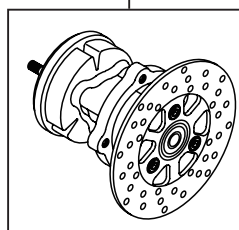

◎ Please note: Illustrations and photos may vary from actual hardware.

~ Kit includes ~

06-08-0143
Master cylinder set
(For stock step)

QTY:1

06-08-0025
Rear disc hub kit
(Damper type 2)

QTY:1

06-08-0026
Rear caliper bracket kit
(Rigid type)

QTY:1

06-08-1732
Caliper ASSY.

QTY:1

06-08-0095
Rear brake hose kit
(500mm)

QTY:1

☆ Read all instructions first before starting the installation ☆

- ◎ We do not take any responsibility for any accident or damage whatsoever arising from the use of the products not in conformity with the instructions in this Manual.
- ◎ Please note that this Kit is designed for exclusive use in the above-mentioned fitting models and frame numbers only and that it cannot be mounted on any other models.
- ◎ Please be informed that specifications, design, and prices are subject to change without prior notice.
- ◎ A sprocket for 12V motorcycle is needed.