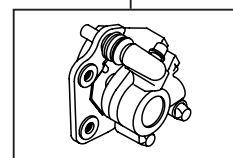

06-08-1732
Caliper ASSY.

QTY:1