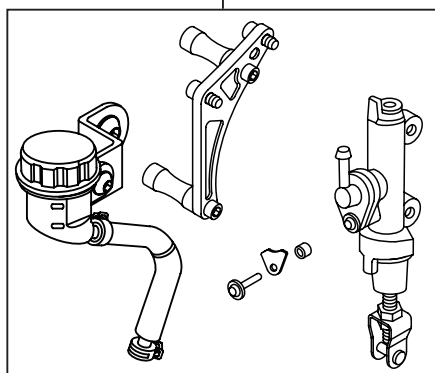

Rear Disk Brake Kit (8 inch / for stock step)

Item No. 06-08-0202

Fitting models & frame No.	Monkey & Gorilla (Z50J-1300017 ~) (AB27-1000001 ~)
	Monkey BAJA (Z50J-1700001 ~)
	Monkey (FI) (AB27-1900001 ~)

◎ Please note: Illustrations and photos may vary from actual hardware.

~ Kit includes ~

06-08-0143
Master cylinder set
(For stock step)

QTY:1

06-08-0025
Rear disc hub kit
(Damper type 2)

QTY:1

06-08-0026
Rear caliper bracket kit
(Rigid type)

QTY:1

06-08-1732
Caliper ASSY.

QTY:1

06-08-0095
Rear brake hose kit
(500mm)

QTY:1

☆ Read all instructions first before starting the installation ☆

- ◎ We do not take any responsibility for any accident or damage whatsoever arising from the use of the products not in conformity with the instructions in this Manual.
- ◎ Please note that this Kit is designed for exclusive use in the above-mentioned fitting models and frame numbers only and that it cannot be mounted on any other models.
- ◎ Please be informed that specifications, design, and prices are subject to change without prior notice.
- ◎ A sprocket for 12V motorcycle is needed.