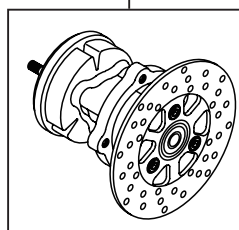

◎ Please note: Illustrations and photos may vary from actual hardware.

~ Kit includes ~

06-13-0003
Master cylinder set
(For stock step)

QTY:1

06-08-0025
Rear disc hub kit
(Damper type 2)

QTY:1

06-08-0026
Caliper bracket kit
(Rigid type)

QTY:1

06-08-1732
Rear caliper ASSY.

QTY:1

06-08-0095
Rear brake hose kit
(500mm)

QTY:1

☆ Read all instructions first before starting the installation ☆

- ◎ We do not take any responsibility for any accident or damage whatsoever arising from the use of the products not in conformity with the instructions in this Manual.
- ◎ Please note that this Kit is designed for exclusive use in the above-mentioned fitting models and frame numbers only and that it cannot be mounted on any other models.
- ◎ Please be informed that specifications, design, and prices are subject to change without prior notice.
- ◎ A sprocket for 12V motorcycle is needed.