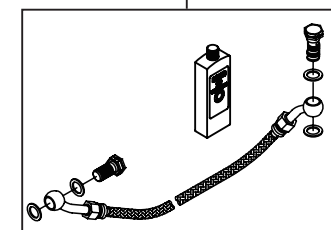

◎ Please note: Illustrations and photos may vary from actual hardware.

~ Kit includes ~

06-13-0003
Master cylinder set
(For stock step)

QTY:1

06-08-0025
Rear disc hub kit
(Damper type 2)

QTY:1

06-08-0026
Caliper bracket kit
(Rigid type)

QTY:1

06-08-1732
Rear caliper ASSY.

QTY:1

06-08-0095
Rear brake hose kit
(500mm)

QTY:1

☆ Read all instructions first before starting the installation ☆

- ◎ We do not take any responsibility for any accident or damage whatsoever arising from the use of the products not in conformity with the instructions in this Manual.
- ◎ Please note that this Kit is designed for exclusive use in the above-mentioned fitting models and frame numbers only and that it cannot be mounted on any other models.
- ◎ Please be informed that specifications, design, and prices are subject to change without prior notice.
- ◎ A sprocket for 12V motorcycle is needed.