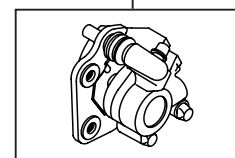

06-08-1732
Rear caliper ASSY.

QTY:1