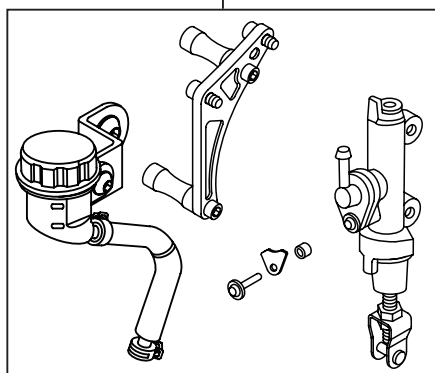

Rear Disk Brake Kit (Rear damper hub type / stock step)

Item No. 06-08-1759

Fitting models & frame No.	Monkey & Gorilla (Z50J-1300017 ~)
	(AB27-1000001 ~)
	Monkey BAJA (Z50J-1700001 ~)
	Monkey (FI) (AB27-1900001 ~)

◎ Please note: Illustrations and photos may vary from actual hardware.

~ Kit includes ~

06-13-0003
Master cylinder set
(For stock step)

QTY:1

06-08-0025
Rear disc hub kit
(Damper type 2)

QTY:1

06-08-0026
Caliper bracket kit
(Rigid type)

QTY:1

06-08-1732
Rear caliper ASSY.

QTY:1

06-08-0095
Rear brake hose kit
(500mm)

QTY:1

☆ Read all instructions first before starting the installation ☆

- ◎ We do not take any responsibility for any accident or damage whatsoever arising from the use of the products not in conformity with the instructions in this Manual.
- ◎ Please note that this Kit is designed for exclusive use in the above-mentioned fitting models and frame numbers only and that it cannot be mounted on any other models.
- ◎ Please be informed that specifications, design, and prices are subject to change without prior notice.
- ◎ A sprocket for 12V motorcycle is needed.