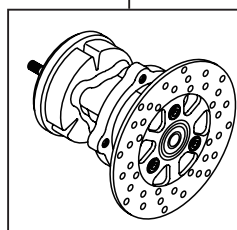

◎ Please note: Illustrations and photos may vary from actual hardware.

~ Kit includes ~

06-13-0003
Master cylinder set
(For stock step)

QTY:1

06-08-0025
Rear disc hub kit
(Damper type 2)

QTY:1

06-08-0026
Caliper bracket kit
(Rigid type)

QTY:1

06-08-1732
Rear caliper ASSY.

QTY:1

06-08-0095
Rear brake hose kit
(500mm)

QTY:1

☆ Read all instructions first before starting the installation ☆

- ◎ We do not take any responsibility for any accident or damage whatsoever arising from the use of the products not in conformity with the instructions in this Manual.
- ◎ Please note that this Kit is designed for exclusive use in the above-mentioned fitting models and frame numbers only and that it cannot be mounted on any other models.
- ◎ Please be informed that specifications, design, and prices are subject to change without prior notice.
- ◎ A sprocket for 12V motorcycle is needed.